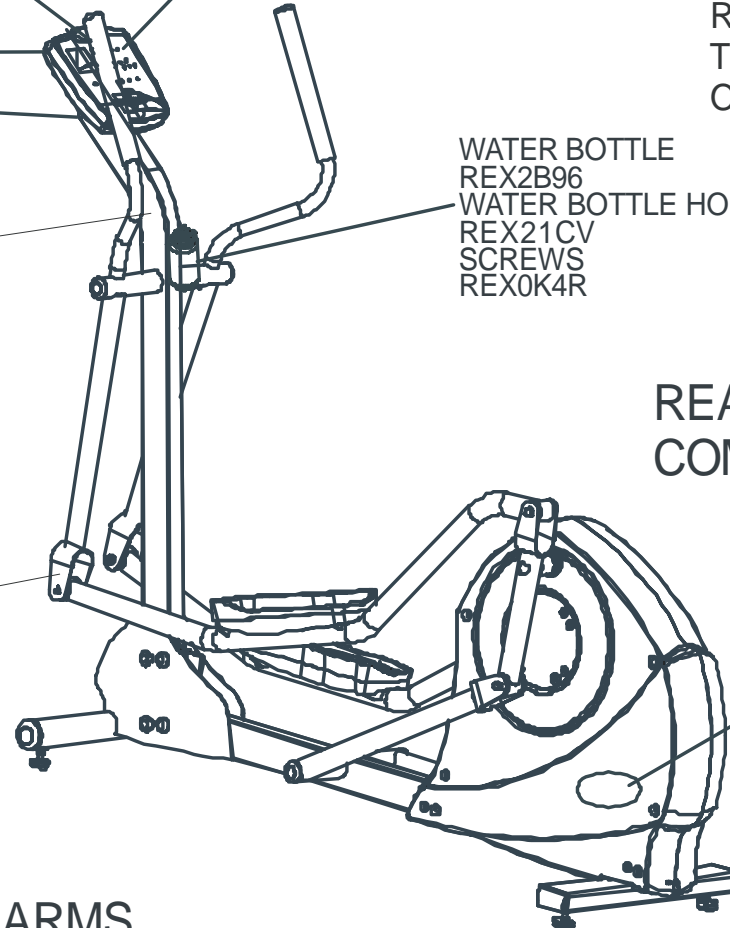

**LF Cross-Trainer**  
**General Assembly**

**X30-0000-01**

**120V Dom. Eng/Eng**

CONSOLE ASSEMBLY  
REX2AXQ  
GERMAN CONSOLE ASSEMBLY  
REX2CTB

CONSOLE DECAL  
REX2AV7  
OVERLAY  
REX2AXM

ACCESSORY TRAY: REX2AYF  
HARDWARE BAG: REX2AZ8  
TOUCH UP PAINT: 7967401  
RECEIVER: REX21PV  
TRANSMITTER: REX2B95  
OPER. MANUAL: 7953401

ENDCAP  
REX21MV  
ENDCAP SCREWS  
REX0KC6

MODEL BADGE  
REX2AVN

WATER BOTTLE  
REX2B96  
WATER BOTTLE HOLDER  
REX21CV  
SCREWS  
REX0K4R

FRONT  
COMPONENTS

REAR  
COMPONENTS

CLEVIS COVERS  
FRONT  
REX2AQU  
REAR  
REX2AQT

LF LOGO LABEL  
REX2ARH

MOVEMENT ARMS  
& HARDWARE

BLOCK  
DIAGRAM

CABLES

**LF Cross-Trainer**  
**Rear Components**

**X30-0000-01**

**120V Dom. Eng/Eng**

RIGHT FRONT COVER (NOT SHOWN)  
REX2AQ1

LEFT FRONT COVER (NOT SHOWN)  
REX2AQ6

MAST COVER SCREWS (3 PER COVER)  
REX0K4S

**LF Cross-Trainer  
Block Diagram**

**X30-0000-01**

**120V Dom. Eng/Eng**